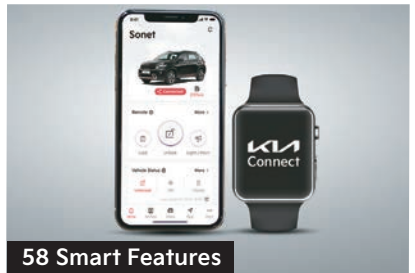

Next-Gen Kia Connect