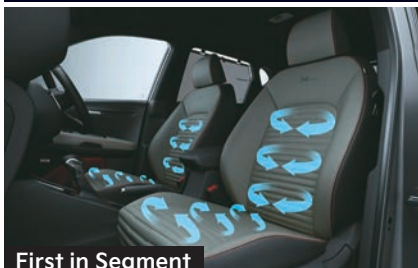

First in Segment

392 l Boot Space**